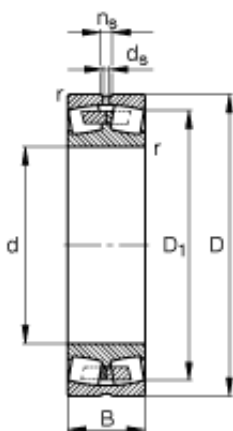

Jinan Longli Machinery Parts Co., Ltd

120 mm x 260 mm x 106 mm FAG 23324-AS-MA-T41A Spherical Roller Bearings

Bearing No. 23324-AS-MA-T41A

23324-AS-MA-T41A Bearing 2D drawings and 3D CAD models

Size	120x260x106 mm
Bore Diameter	120 mm
Outer Diameter	260 mm
Width	106 mm
d	120 mm
D	260 mm
B	106 mm
D_1	213,9 mm
$D_{a \max}$	246 mm
$d_{a \min}$	134 mm
d_s	6,3 mm
n_s	12,2 mm
$r_{a \max}$	2,5 mm
r_{\min}	3 mm
m	29,1 kg / Weight
C_r	1020000 N / Dynamic load rating (radial)
e	0,45
Y_1	1,5
Y_2	2,23
C_{0r}	1430000 N / Static load rating (radial)
Y_0	1,46
n_G	2400 1/min / Limiting speed