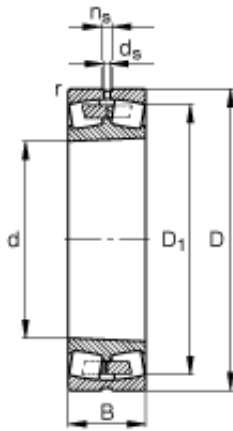

Jinan Longli Machinery Parts Co., Ltd

630 mm x 850 mm x 165 mm FAG 239/630-B-K-MB Spherical Roller Bearings

Bearing No. 239/630-B-K-MB

239/630-B-K-MB Bearing 2D drawings and 3D CAD models

Size	630x850x165 mm
Bore Diameter	630 mm
Outer Diameter	850 mm
Width	165 mm
d	630 mm
D	850 mm
B	165 mm
D_1	784,5 mm
$D_{a \max}$	827 mm
$d_{a \min}$	653 mm
d_s	12,5 mm
n_s	23,5 mm
$r_{a \max}$	5 mm
r_{\min}	6 mm
m	283 kg / Weight
C_r	4050000 N / Dynamic load rating (radial)
e	0,18
Y_1	3,8
Y_2	5,66
C_{0r}	9800000 N / Static load rating (radial)
Y_0	3,72
n_G	740 1/min / Limiting speed

Jinan Longli Machinery Parts Co., Ltd

n_B	405 1/min / Reference speed
C_{ur}	710000 N